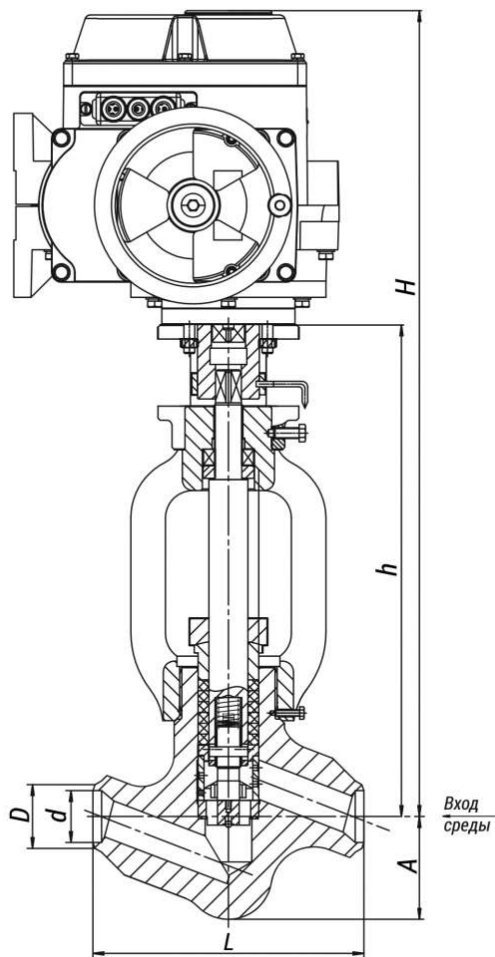

# 22c-50-1-3

Production according to TR 2913-001-15365247-2004

**Pipeline connection:** welded connection.

**Climatic version:** У, УХЛ, Т according to GOST 15150-69.

**Placement category:** 3, 4, 5 according to GOST 15150-69.

Installation position on the pipeline: horizontal.

Working medium supply direction: to the seat.

According to the arrow on the body.

**Gate sealability:** class IV GOST 9544-2015.

**The control is carried out through:**

## Specifications

DN, mm	Pp, MPa	Tmax of the Medium, °C	Body Material, Steel	Working Medium	Max. Pressure Differential, MPa	F, cm <sup>2</sup>	Maximum Steam Rate, t/h	TQ, N·m, maximum torque at spindle plug	Designation - display in a group	Designation - display in the product table	L, mm	Designation of the electric drive	N, kW	tход, с.	H, mm	h, mm	D, mm	d, mm	Weight without Electric Actuator, kg	Full Weight, kg	Updated	S1, cm <sup>2</sup>	S2, cm <sup>2</sup>	Torque, N·m
50	13,7	560	12X1MФ	пар	по ТЗ Заказчика от 0,2 до 14,6	по ТЗ Заказчика от 0,05 до 4,46	90	250	0	0	250	МЭОФ-250/25-0,25У-99К	0,25	25	95	450	76	50	45	69	0	0	0	0

## Legend

**DN** - Nominal  
Diameter  
**PN** - Nominal  
Pressure  
**P** - Pressure

**T<sub>max</sub>** - Maximum  
Design Temperature  
**M<sub>кp</sub>** - Spindle Torque  
**t** - Response time  
**μ** - Fluid Flow Coefficient